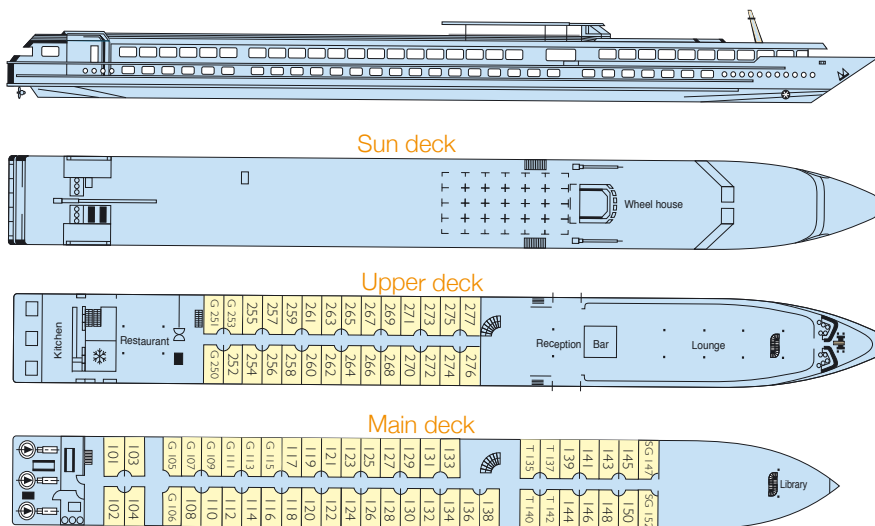

MS RENOIR

Built : 2001
Length : 110 m long
Width : 11,40 m wide
Cabins : 78 cabins
Passengers : 158 passengers
Equipments : all cabins are equipped with shower and toilet, hairdryer, satellite TV, radio, safe.
 Central heating, 220V electricity, air-conditioning, radar, radiophone.
Facilities : lounge-bar with a dance floor - bar - dining room - large sundeck with deckchairs - library - gift shop.

MS Renoir sails on the Seine.

2 deck ship

CABINS

- Upper deck 28 cabins (3 double, 25 twins)
- Main deck 50 cabins (4 triple, 2 single, 7 double, 37 twins)

Cabin equipped for disabled : **NO**

- S = single cabin
- G = cabin with a double bed
- T = triple cabin

Cabin with a double bed

Cabin with 2 single beds